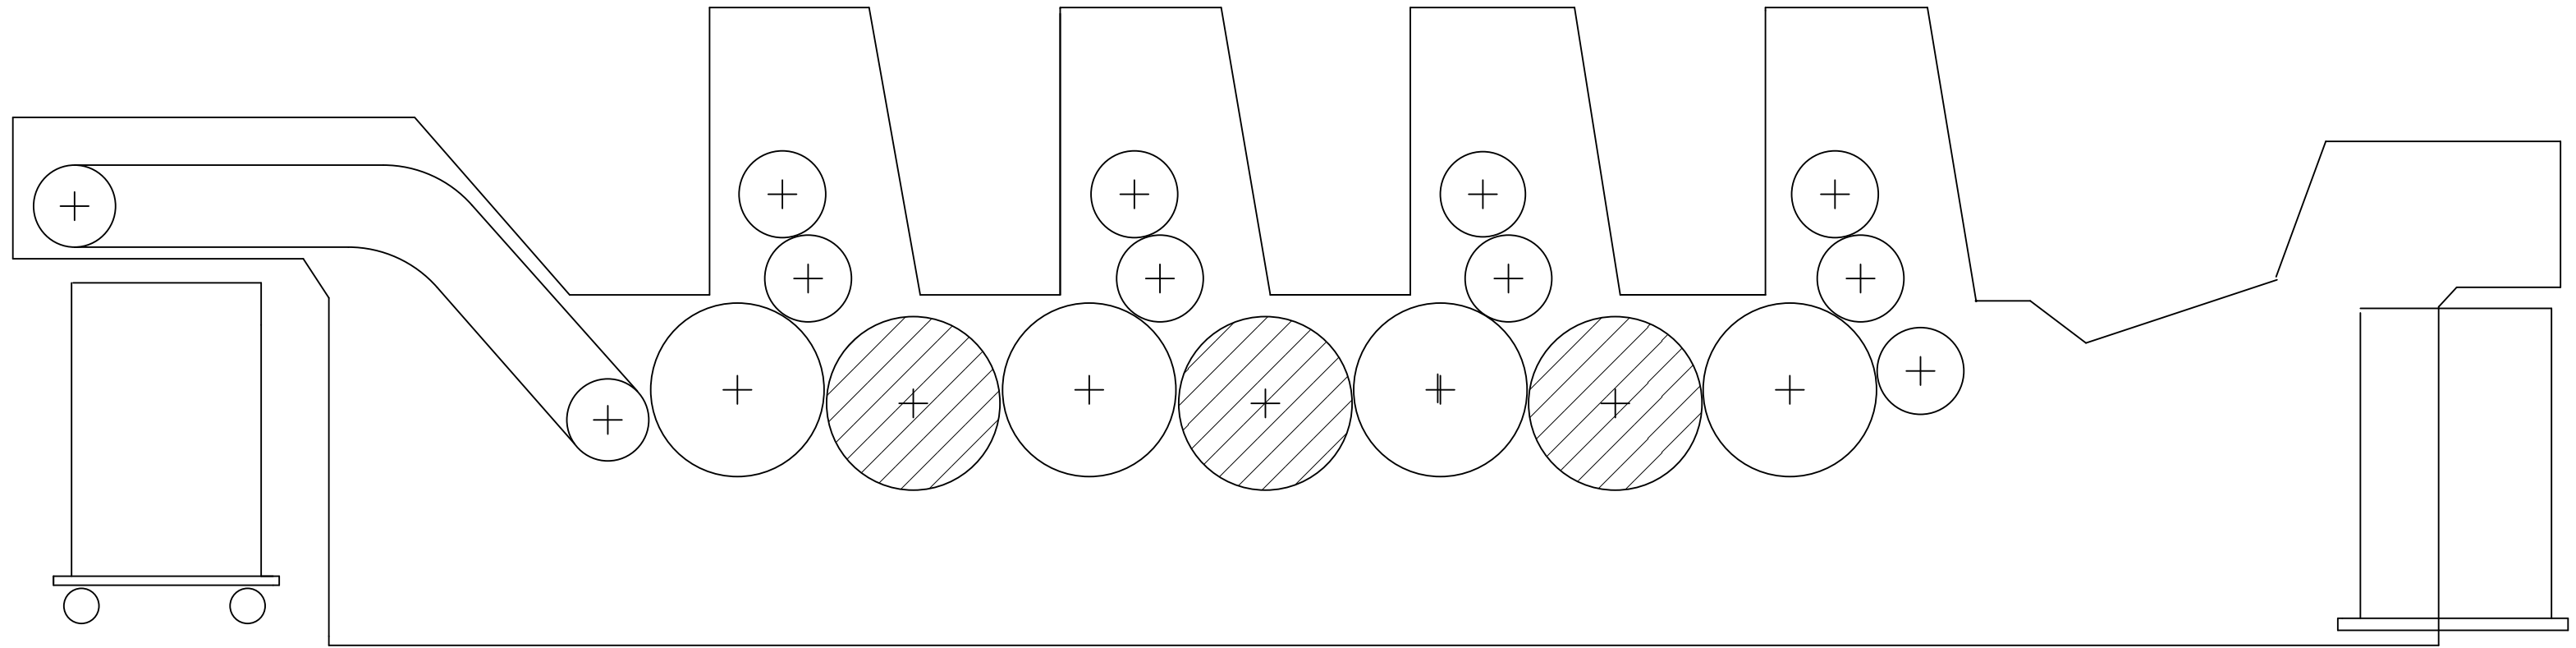

PRESS: SAKURAI OLIVER 4 COLOR  
 DOUBLE SIZE TRANSFER CYLINDER

NUMBER OF SHEET REQUIRED

TYPE OF PRESS	RECOMMENDED SIZE	2 COLOR	4 COLOR	5 COLOR	6 COLOR
OLIVER 58	14 3/4 X 20 7/8	2	6		
OLIVER 66	19 5/8 X 22 3/4	2	6		
OLIVER 72	23 5/8 X 28 3/4	2	6	8	10
OLIVER 74	25 1/4 X 32 1/2		6		
OLIVER 75	28 1/2 X 41		6	8	
OLIVER 102		2			