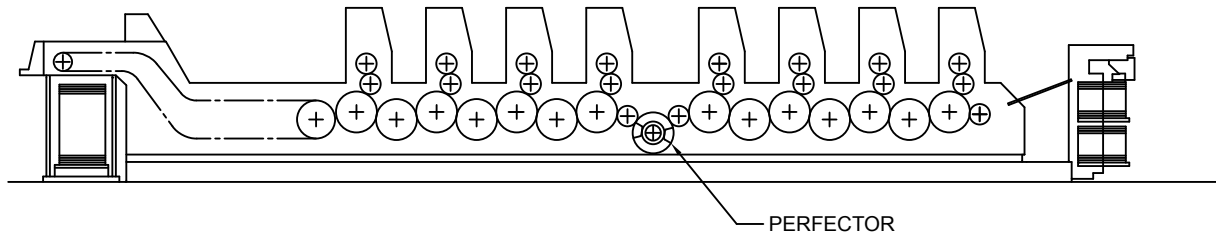

PRESS: RYOBİ 680, 750, 8 COLOR PERFECTOR
 SINGLE & DOUBLE SIZE TRANSFER CYLINDER

NUMBER OF SHEETS REQUIRED

TYPE OF PRESS	RECOMMENDED SIZE	2 COLOR	4 COLOR	5 COLOR	6 COLOR	8 COLOR	10 COLOR
RYOBI 680	20 1/8" X 27"	2	6	8	10	14	16
RYOBI 680, W/PERFECTOR	20 1/8" X 27"	2	6	8	10	14	16
RYOBI 750	22 1/4" X 29 1/2"	2	6	8	10	14	16
RYOBI 750, W/PERFECTOR	22 1/4" X 29 1/2"	2	6	8	10	14	16