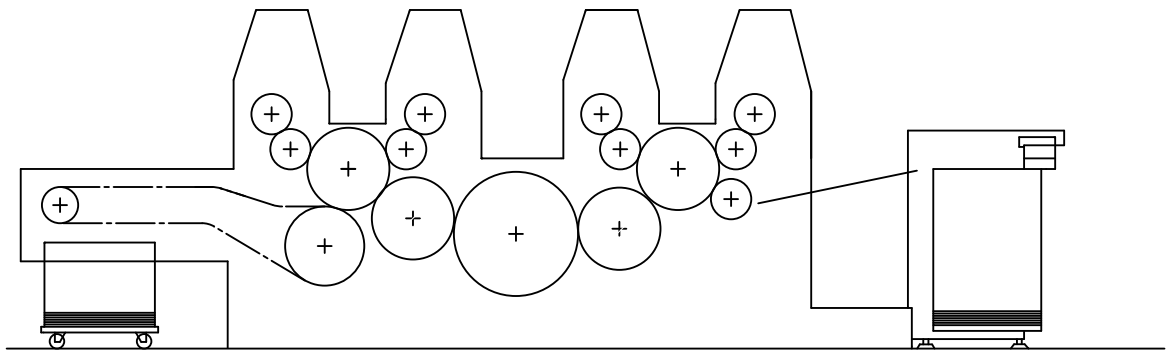

PRESS: RYOBI 780, 4 COLOR PRESS
 DOUBLE SIZE TRANSFER CYLINDER

TYPE OF PRESS	RECOMMENDED SIZE	4 COLOR
RYOBI 780	24 5/8" X 31"	4